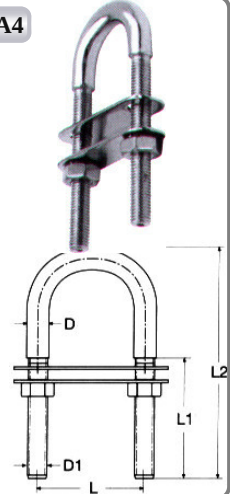

U-bolts M8230 INOX A4

D1	L1	L2	D	L	Τιμή
M4	30mm	62mm	5mm	30mm	2,48€
M5	48mm	78mm	6mm	36mm	3,39€
M6	42mm	80mm	8mm	36mm	4,00€
M8	40mm	90mm	10mm	35mm	6,75€
M8	52mm	100mm	10mm	45mm	6,80€
M10	35mm	90mm	12mm	50mm	10,56€
M10	55mm	110mm	12mm	50mm	14,10€
M10	80mm	135mm	12mm	50mm	12,80€
M12	65mm	130mm	14mm	60mm	20,35€
M12	85mm	150mm	14mm	60mm	20,00€