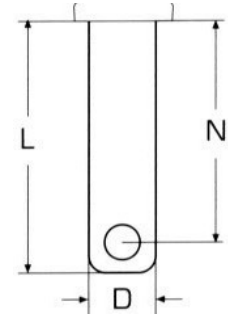

Πύροι εντατήρα M8144 INOX A4

D	L	N	Τιμή	D	L	N	Τιμή
B 4mm	19mm	16mm	0,32€	N 8mm	21mm	17mm	0,68€
C 5mm	15mm	11mm	0,34€	O 8mm	24mm	20mm	0,76€
D 5mm	18mm	14mm	0,30€	P 8mm	27mm	23mm	0,81€
E 5mm	21mm	17mm	0,34€	Q 8mm	32mm	28mm	0,90€
F 5mm	15mm	11mm	0,42€	R 9,5mm	26mm	22mm	0,97€
G 5mm	20mm	16mm	0,48€	S 9,5mm	30mm	26mm	1,08€
H 5mm	25mm	21mm	0,52€	T 10mm	30mm	26mm	1,26€
I 5mm	29mm	25mm	0,56€	U 11mm	30mm	25mm	2,93€
J 6mm	36mm	32mm	0,64€	V 12mm	30mm	26mm	1,67€
K 6mm	45mm	41mm	0,72€	W 15mm	41mm	36mm	5,94€

Πύροι εντατήρα ασφαλείας M8356 INOX A4

D	L1	L2	Τιμή
6mm	65mm	60mm	6,56€
8mm	28mm	20mm	5,12€
10mm	35mm	25mm	6,72€

Πύροι εντατήρα με μπίλια και κρίκο M8374 INOX A4

D	L1	L2	Τιμή
5mm	25mm	17mm	0,64€
6mm	25mm	17mm	0,56€
8mm	25mm	17mm	1,68€
10mm	38mm	26mm	2,26€

Ασφάλειες πύρου M8383 INOX A4

D1	D2	Τιμή
1mm	11mm	0,08€
1,25mm	15mm	0,10€
1,5mm	19mm	0,16€
2mm	23mm	0,20€

Ασφάλειες εντατήρα M8155 INOX A4

D	D1	Τιμή
1,5mm	18mm	0,12€
1,5mm	22mm	0,13€
1,5mm	26mm	0,14€
1,5mm	30mm	0,16€
1,5mm	34mm	0,20€

Γάντζοι "S" M8160 INOX A4

D	L	W	S	Τιμή
3mm	24mm	9mm	4mm	0,24€
4mm	32mm	12mm	6mm	0,35€
5mm	40mm	15mm	7mm	0,69€
6mm	48mm	17mm	8mm	0,96€
8mm	64mm	24mm	12mm	2,58€

Δέλτα M8376 INOX A4

D	L	W	Τιμή
3mm	15mm	12mm	0,35€
3mm	20mm	12mm	0,34€
4mm	20mm	17mm	0,38€
4mm	25mm	22mm	0,51€
4mm	30mm	27mm	0,59€
5mm	25mm	22mm	0,75€
5mm	30mm	27mm	0,86€
6mm	30mm	27mm	1,04€
6mm	40mm	37mm	1,17€
6mm	50mm	47mm	1,57€
8mm	50mm	47mm	3,44€