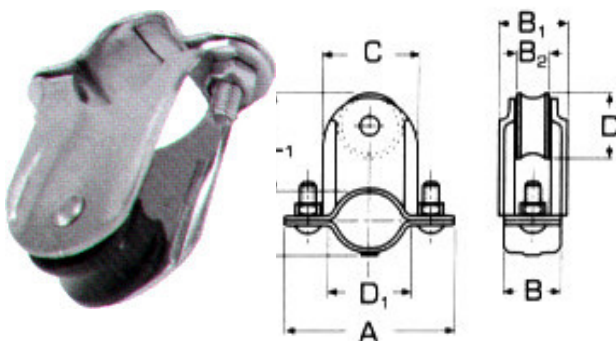

Ράουλα σωλήνων μονά M8291 INOX A4

D	B1	B2	B	D1	A	L	C	Τιμή
Ø24	25mm	14mm	20mm	25mm	62mm	80mm	36mm	16,88€
Ø24	25mm	14mm	20mm	25mm	62mm	80mm	36mm	16,72€