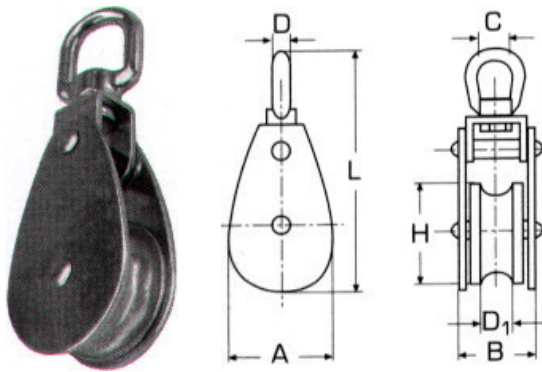

Ράουλα M8369 INOX A4

H	D1	L	C	D	A	B	Τιμή
A 25mm	10mm	88mm	13mm	5mm	27mm	24mm	14,32€
B 32mm	10mm	98mm	13mm	6mm	35mm	42mm	16,80€
C 50mm	14mm	142mm	20mm	8mm	54mm	54mm	17,64€