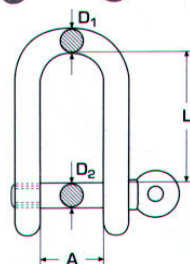

Ναυτικά κλειδιά "D" M8258 INOX A4

D	A	L	BL	Τιμή
3mm	8mm	12mm	4kN	0,94€
4mm	8mm	14mm	6,8kN	1,15€
5mm	10mm	17mm	9,8kN	1,18€
6mm	12mm	21mm	14,7kN	1,40€
7mm	14mm	24mm	25kN	1,71€
8mm	16mm	28mm	29,4kN	2,08€
10mm	20mm	35mm	44,1kN	4,16€
12mm	24mm	42mm	68,6kN	6,72€
14mm	28mm	45mm	90kN	10,27€
16mm	32mm	55mm	98kN	14,72€
19mm	38mm	66mm	160kN	30,21€