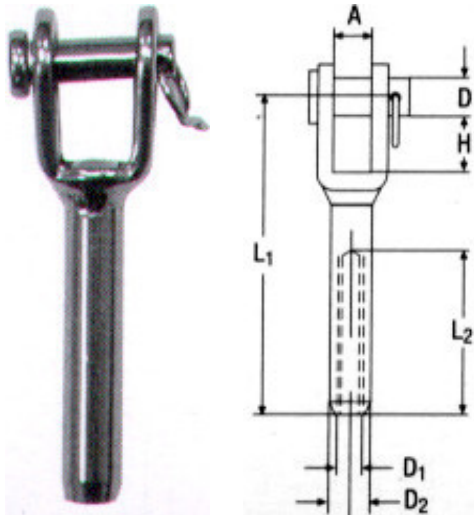

D1	L1	L2	H	A	D	Τιμή
M6	47mm	25mm	10mm	8mm	6mm	2,80€
M8	52mm	25mm	12mm	10mm	8mm	2,96€
M10	72mm	45mm	14mm	12mm	10mm	4,88€

**Άκρα πρέσσας με εσωτερικό δεξί πάσο M8455**

INOX A4

D1	L1	L2	A	D	H	D2	Τιμή
M6	60mm	30mm	9mm	6mm	10mm	8mm	2,69€
M8	65mm	31mm	10mm	8mm	12mm	12mm	5,39€
M10	70mm	40mm	12mm	10mm	12mm	14mm	7,52€