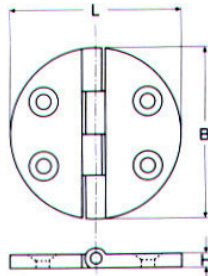

Μεντεσέδες χυτοί στρόγγυλοι M8428 INOX A4

L	B	H	Τιμή
64mm	64mm	4mm	6,03€