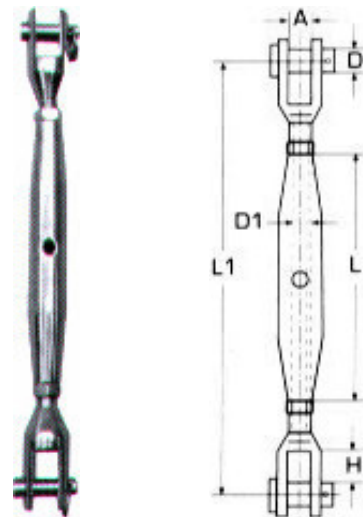

Εντατήρες συρματόσχοινων μασίφ M8245T

INOX A4

D1	L	L1	A	D	H	Τιμή
M5	70mm	130mm	6,5mm	5mm	10mm	5,20€
M6	80mm	155mm	7,5mm	6mm	10mm	8,26€
M8	90mm	180mm	11mm	8mm	11mm	15,12€
M10	100mm	210mm	12mm	9mm	14mm	22,24€
M12	140mm	270mm	14mm	12mm	20mm	42,56€
M16	170mm	340mm	17mm	16mm	26mm	90,72€