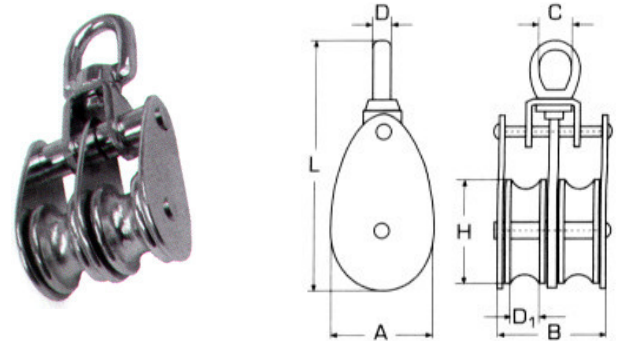

Ράουλα διπλά M8390 INOX A4

H	D1	L	C	D	A	B	Τιμή
A 25mm	10mm	88mm	13mm	5mm	27mm	37mm	20,08€
B 32mm	10mm	98mm	13mm	6mm	35mm	42mm	22,24€
C 50mm	14mm	142mm	20mm	8mm	54mm	54mm	30,32€