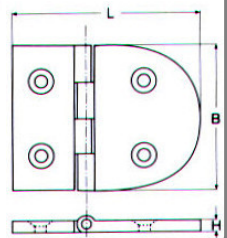

Μεντεσέδες M8429 INOX A4

L	B	H	Τιμή
81mm	64mm	4mm	8,53€