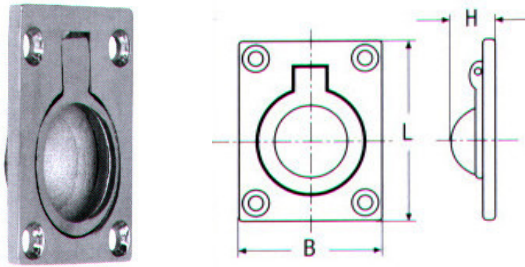

Χούφτες χυτές M8241 INOX A4

L	B	H	Τιμή
46mm	38mm	12mm	4,66€