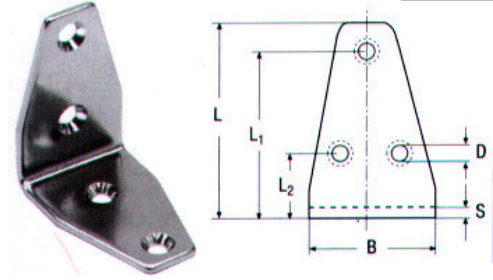

Γωνίες τραπεζοειδείς M8341 INOX A4

L	L1	L2	B	S	D	Τιμή
A 41mm	35mm	18mm	28mm	3mm	5mm	1,20€
B 56mm	47,5mm	18,5mm	35mm	3mm	5mm	2,80€
C 80mm	71mm	24mm	50mm	4mm	5mm	10,51€