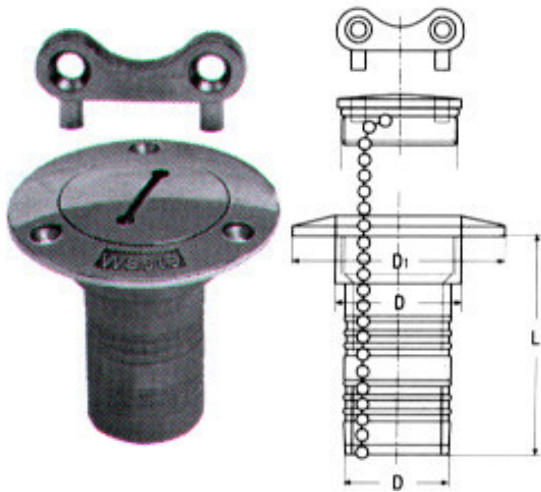

Τάπες καταστρώματος με κλειδί M8111 INOX A4

Τύπος	D	L	D1	Αλυσίδα	Τιμή
Αποβλήτων	38mm	78mm	75mm	✗	24,56€
Πετρελαίου	38mm	78mm	75mm	✓	20,90€
Πετρελαίου	51mm	79mm	87mm	✓	38,00€
Νερού	38mm	78mm	75mm	✓	21,36€
Νερού	51mm	79mm	87mm	✓	40,20€