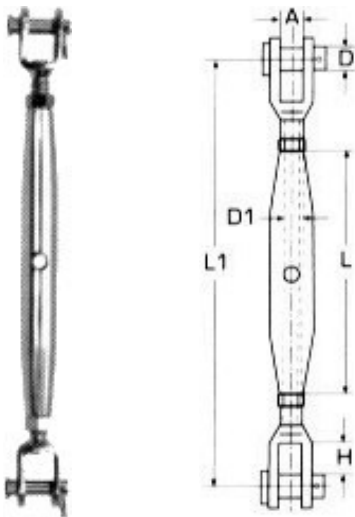

INOX A4

D1	L	L1	A	D	H	Τιμή
M6	95mm	150mm	7,5mm	6mm	10mm	6,40€
M8	105mm	165mm	11mm	8mm	11mm	9,20€
M10	125mm	190mm	12mm	9mm	14mm	15,52€
M12	150mm	245mm	14mm	12mm	20mm	26,96€
M14	165mm	270mm	15mm	12mm	22mm	29,84€
M16	190mm	310mm	17mm	16mm	26mm	54,64€