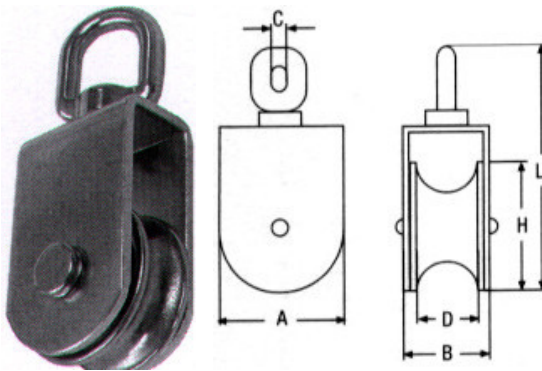

Ράουλα M8392 INOX A4

H	L	D	A	Τιμή
A 50mm	127mm	14mm	52mm	19,92€
B 75mm	170mm	15mm	78mm	37,04€
C 100mm	205mm	17,5mm	104mm	46,88€