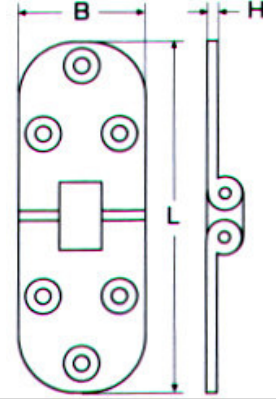

Μεντεσέδες με διπλό πύρο M8018 INOX A4

L	B	H	Τιμή
80mm	30mm	1,5mm	8,80€