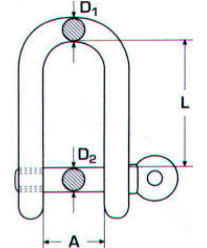

Ναυτικά κλειδιά "D" M8358 INOX A4