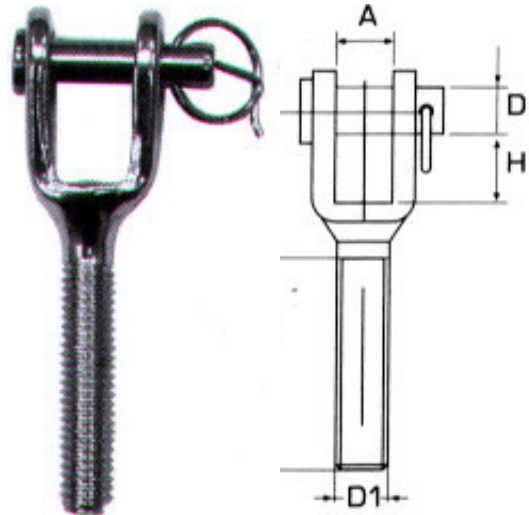

Άκρα πρέσσας αριστερόστροφα M8553 INOX A4

D1	L1	L2	H	A	D	Τιμή
M6	47mm	25mm	10mm	8mm	6mm	2,80€
M8	52mm	25mm	12mm	10mm	8mm	2,96€
M10	72mm	45mm	14mm	12mm	10mm	4,88€