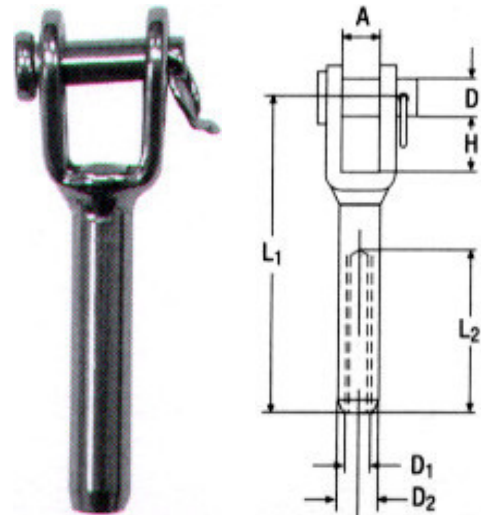

Άκρα πρέσσας με εσωτερικό αριστερό πάσο M8456

INOX A4

D1	L1	L2	A	D	H	D2	Τιμή
M6	60mm	30mm	9mm	6mm	10mm	8mm	3,76€
M8	65mm	31mm	10mm	8mm	12mm	12mm	6,13€
M10	70mm	40mm	12mm	10mm	12mm	14mm	7,52€