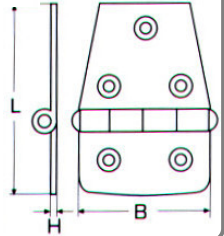

Μεντεσέδες χυτοί M8234 INOX A4

L	B	H	Τιμή
57mm	38mm	4,5mm	5,12€
76mm	38mm	4,5mm	6,88€