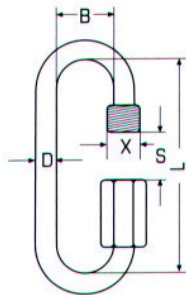

Σύνδεσμοι αλυσίδας M8253 INOX A4