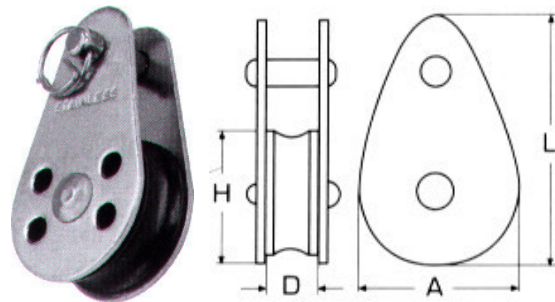

Τροχαλίες με πλαστικό ράουλο M8389 INOX A4

H	L	D	A	Τιμή
25mm	45mm	6,5mm	25mm	2,80€