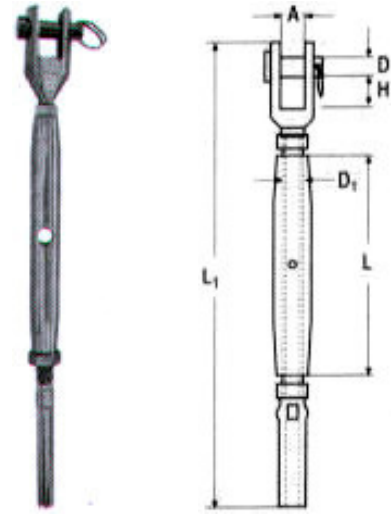

Εντατήρες συρματόσχοινων με τερματικό M8275MT
INOX A4

D1	Ø	L	L1	A	D	H	Τιμή
M6	3mm	95mm	175mm	7,5mm	6mm	10mm	8,88€
M8	4mm	105mm	200mm	11mm	8mm	11mm	12,56€
M10	5mm	125mm	230mm	12mm	9mm	14mm	18,08€
M12	6mm	150mm	285mm	14mm	12mm	20mm	34,00€
M16	8mm	190mm	360mm	17mm	16mm	26mm	83,60€