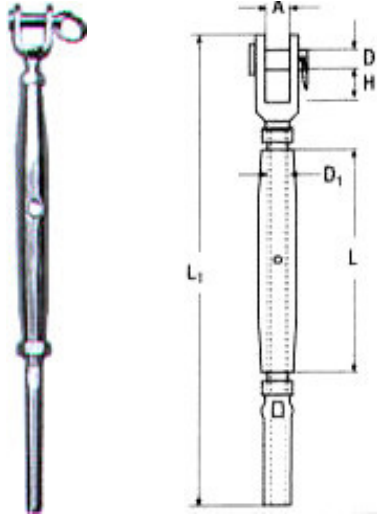

Εντατήρες συρματόσχοινων με τερματικό M8275
INOX A4

D1	Ø	L	L1	A	D	H	Τιμή
M6	3mm	95mm	175mm	7,5mm	6mm	10mm	6,32€
M8	4mm	105mm	200mm	11mm	8mm	11mm	8,40€
M10	5mm	125mm	230mm	12mm	9mm	14mm	14,59€
M12	6mm	150mm	285mm	14mm	12mm	20mm	28,88€
M16	8mm	190mm	360mm	17mm	16mm	26mm	52,80€