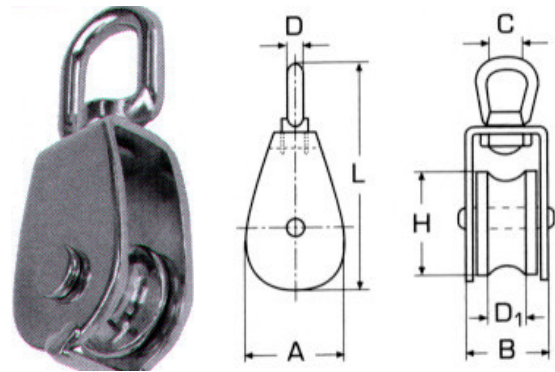

Ράουλα M8393 INOX A4

H	D1	L	C	D	A	B	Τιμή
A 25mm	12mm	83mm	15mm	6mm	30mm	24mm	6,16€
B 32mm	12mm	97mm	16mm	6mm	36mm	24mm	7,74€
C 50mm	15mm	127mm	20mm	8mm	54mm	28mm	14,37€