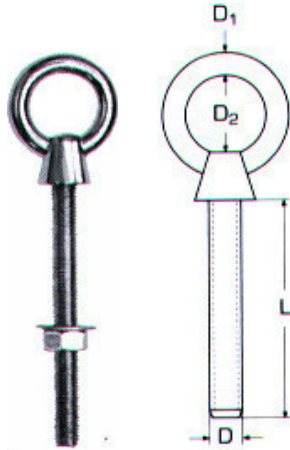

Μάπες αρσενικές M8267 INOX A4

D	L1	D1	D2	Τιμή
M6	60mm	5mm	15mm	2,00€
M6	80mm	5mm	15mm	3,20€
M8	80mm	6mm	20mm	2,22€
M8	100mm	6mm	20mm	3,40€
M10	100mm	8mm	25mm	5,60€
M12	120mm	10mm	30mm	9,20€