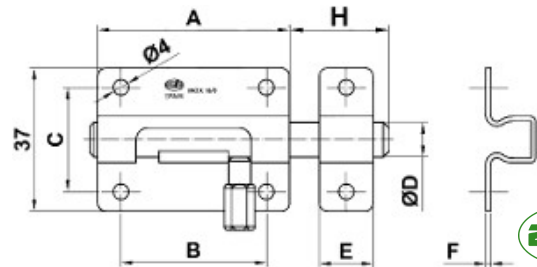

Κωδικός	A	B	C	D	E	F	H	Τιμή
17942	25mm	16mm	20mm	6,5mm	12mm	0,8mm	14mm	3,46€
7445	30mm	21mm	20mm	6,5mm	12mm	0,8mm	19mm	4,14€
6517	40mm	28mm	27mm	9mm	14mm	1,2mm	26mm	4,54€
6518	50mm	38mm	27mm	9mm	14mm	1,2mm	26mm	5,16€
6519	65mm	53mm	27mm	9mm	14mm	1,2mm	26mm	6,46€
6520	80mm	68mm	27mm	9mm	14mm	1,2mm	26mm	7,48€
8068	100mm	88mm	27mm	9mm	14mm	1,2mm	36mm	8,42€