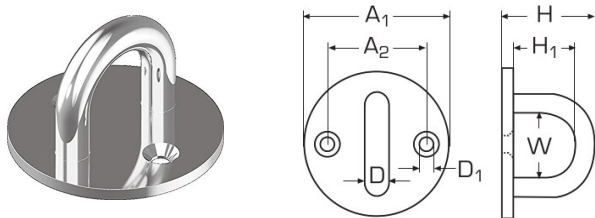

Μάπα με στρόγγυλη πλάκα M8353 INOX A4