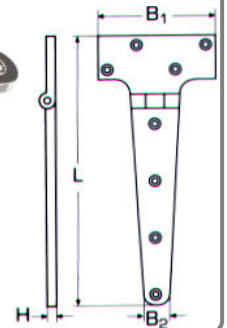

Μεντεσέδες χυτοί τύπου "T" M8281 INOX A4

L	B1	B2	H	Τιμή
195mm	98mm	20mm	5mm	17,60€