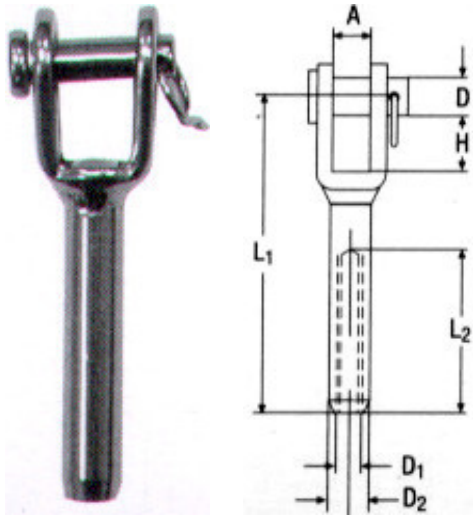

Άκρα πρέσσας με εσωτερικό δεξί πάσο M8455

INOX A4

D1	L1	L2	A	D	H	D2	Τιμή
M6	60mm	30mm	9mm	6mm	10mm	8mm	2,69€
M8	65mm	31mm	10mm	8mm	12mm	12mm	5,39€
M10	70mm	40mm	12mm	10mm	12mm	14mm	7,52€