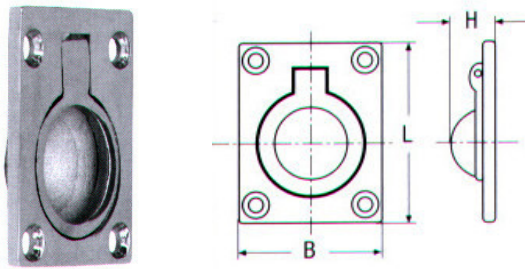

Χούφτες χυτές M8241 INOX A4

L	B	H	Τιμή
46mm	38mm	12mm	4,66€