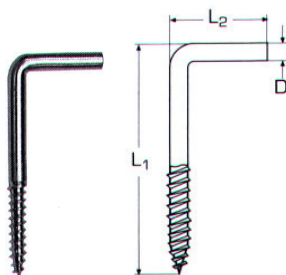

Κρεμάστρες M8399 INOX A4

W	H	Τιμή
40mm	31mm	5,20€

Κρεμάστρες M8361 INOX A4

W	H	H1	T	Τιμή
A 47mm	37mm	28mm	3,5mm	4,91€
B 68mm	45mm	36mm	5mm	6,96€

Κρεμάστρες M8370 INOX A4

W	H	Τιμή
40mm	31mm	7,00€

Κρεμαστράκια Steyr M8375 INOX A4

H	L	W	F	Τιμή
A 24mm	38mm	34mm	8mm	5,34€
B 34mm	40mm	34mm	14mm	6,00€

Γωνίες βίδα M8707 INOX A4

D	L1	L2	Τιμή
3mm	30mm	10mm	0,80€
3,5mm	40mm	10mm	0,91€
4mm	45mm	15mm	1,06€
4,5mm	50mm	20mm	1,09€
5mm	60mm	20mm	1,12€

Γάντζοι βίδα M8706 INOX A4

D	L	W	Τιμή
3,3mm	40mm	14mm	0,34€
3,5mm	50mm	17mm	0,40€
3,5mm	60mm	16mm	0,80€
4,4mm	50mm	16mm	0,93€
4,4mm	65mm	22mm	0,98€
5,2mm	80mm	26mm	1,14€
6mm	100mm	26mm	1,54€