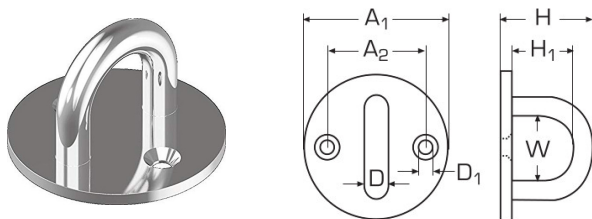

Μάπα με στρόγγυλη πλάκα M8353 INOX A4