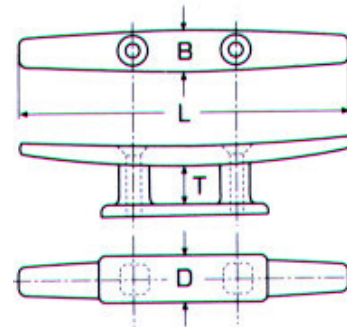

Κοτσανέλα πλακέ με 2 τρύπες M8298 INOX A4

L	B	D	T	Τιμή
100mm	14mm	15mm	16mm	8,40€
125mm	16mm	18mm	14mm	11,65€
150mm	19mm	21mm	19mm	13,60€
200mm	22mm	24mm	22mm	18,80€
250mm	25mm	27mm	25mm	25,44€