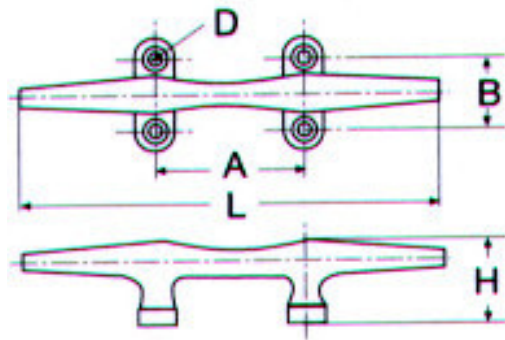

Κοτσανέλα στρόγγυλα με 4 τρύπες M8217 INOX A4

L	B	H	D	A	Τιμή
125mm	25mm	28mm	5mm	54mm	7,76€
150mm	26mm	32mm	6mm	56mm	9,01€
200mm	34mm	39mm	6,5mm	72mm	16,40€
250mm	44mm	48mm	8,5mm	94mm	28,80€
300mm	49mm	53mm	8,5mm	99mm	38,48€