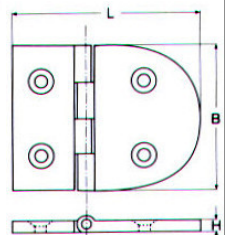

Μεντεσέδες M8429 INOX A4

L	B	H	Τιμή
81mm	64mm	4mm	8,53€