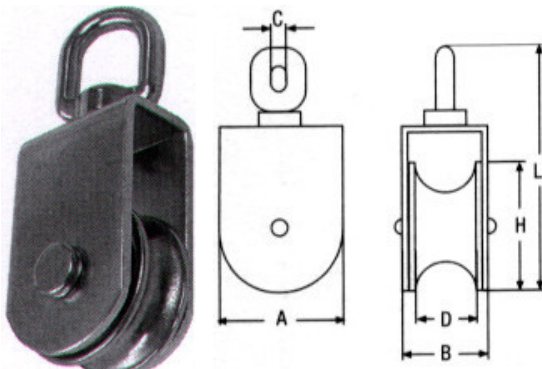

Ράουλα M8392 INOX A4

H	L	D	A	Τιμή
A 50mm	127mm	14mm	52mm	19,92€
B 75mm	170mm	15mm	78mm	37,04€
C 100mm	205mm	17,5mm	104mm	46,88€