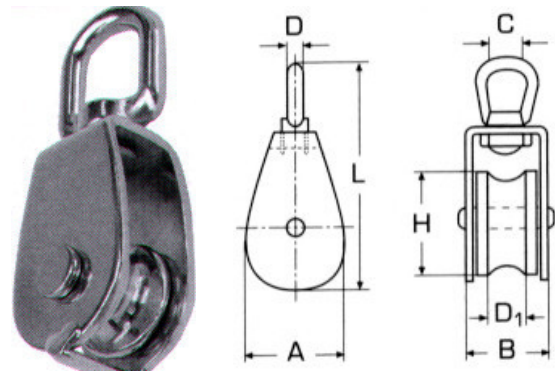

Ράουλα M8393 INOX A4

H	D1	L	C	D	A	B	Τιμή
A 25mm	12mm	83mm	15mm	6mm	30mm	24mm	6,16€
B 32mm	12mm	97mm	16mm	6mm	36mm	24mm	7,74€
C 50mm	15mm	127mm	20mm	8mm	54mm	28mm	14,37€