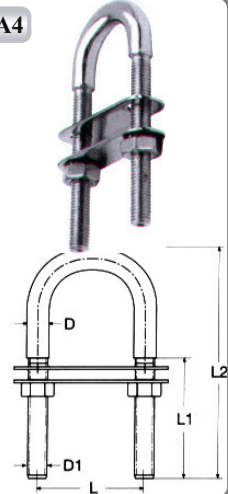

U-bolts M8230 INOX A4

D1	L1	L2	D	L	Τιμή
M4	30mm	62mm	5mm	30mm	2,48€
M5	48mm	78mm	6mm	36mm	3,39€
M6	42mm	80mm	8mm	36mm	4,00€
M8	40mm	90mm	10mm	35mm	6,75€
M8	52mm	100mm	10mm	45mm	6,80€
M10	35mm	90mm	12mm	50mm	10,56€
M10	55mm	110mm	12mm	50mm	14,10€
M10	80mm	135mm	12mm	50mm	12,80€
M12	65mm	130mm	14mm	60mm	20,35€
M12	85mm	150mm	14mm	60mm	20,00€