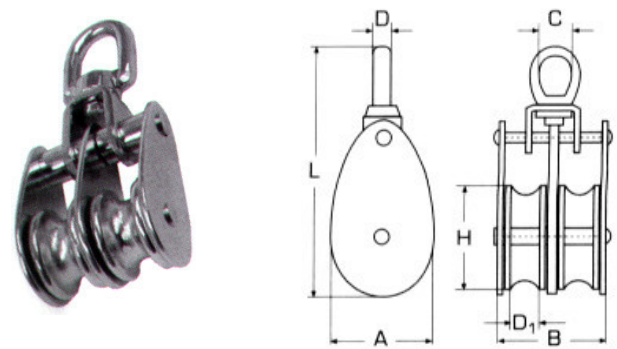

Ράουλα διπλά M8390 INOX A4

H	D1	L	C	D	A	B	Τιμή
A 25mm	10mm	88mm	13mm	5mm	27mm	37mm	20,08€
B 32mm	10mm	98mm	13mm	6mm	35mm	42mm	22,24€
C 50mm	14mm	142mm	20mm	8mm	54mm	54mm	30,32€