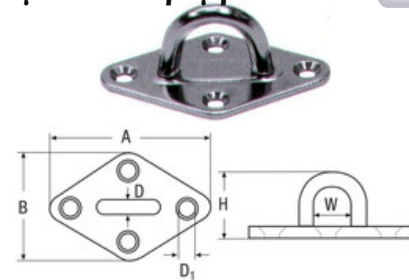

Μάπα με πλάκα ρόμβο M8264 INOX A4