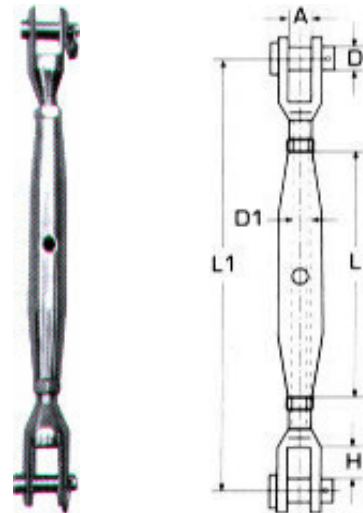

Εντατήρες συρματόσχοινων μασιφ M8245T

INOX A4

D1	L	L1	A	D	H	Τιμή
M5	70mm	130mm	6,5mm	5mm	10mm	5,20€
M6	80mm	155mm	7,5mm	6mm	10mm	8,26€
M8	90mm	180mm	11mm	8mm	11mm	15,12€
M10	100mm	210mm	12mm	9mm	14mm	22,24€
M12	140mm	270mm	14mm	12mm	20mm	42,56€
M16	170mm	340mm	17mm	16mm	26mm	90,72€