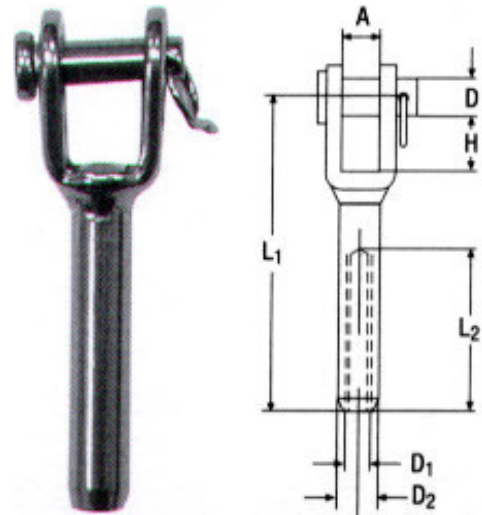

INOX A4

D1	L1	L2	A	D	H	D2	Τιμή
M6	60mm	30mm	9mm	6mm	10mm	8mm	3,76€
M8	65mm	31mm	10mm	8mm	12mm	12mm	6,13€
M10	70mm	40mm	12mm	10mm	12mm	14mm	7,52€

Εντατήρες συρματόσχοινων κολλητοί M8245

INOX A4

D1	L	L1	A	D	H	Τιμή
M6	95mm	150mm	7,5mm	6mm	10mm	6,40€
M8	105mm	165mm	11mm	8mm	11mm	9,20€
M10	125mm	190mm	12mm	9mm	14mm	15,52€
M12	150mm	245mm	14mm	12mm	20mm	26,96€
M14	165mm	270mm	15mm	12mm	22mm	29,84€
M16	190mm	310mm	17mm	16mm	26mm	54,64€