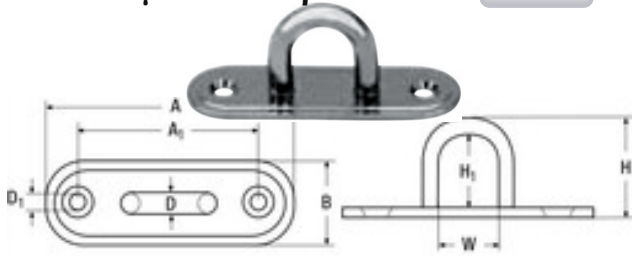

Μάπα με πλάκα οβάλ M8266 INOX A4