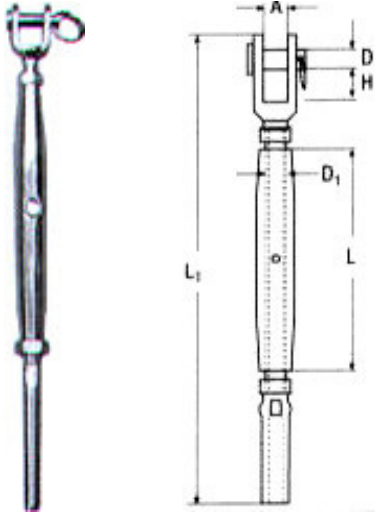

Εντατήρες συρματόσχοινων με τερματικό M8275
INOX A4

D1	Ø	L	L1	A	D	H	Τιμή
M6	3mm	95mm	175mm	7,5mm	6mm	10mm	6,32€
M8	4mm	105mm	200mm	11mm	8mm	11mm	8,40€
M10	5mm	125mm	230mm	12mm	9mm	14mm	14,59€
M12	6mm	150mm	285mm	14mm	12mm	20mm	28,88€
M16	8mm	190mm	360mm	17mm	16mm	26mm	52,80€