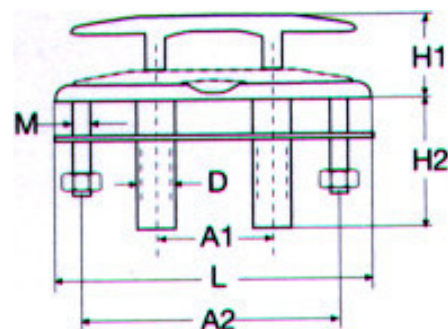

Κοτσανέλα χωνευτά M8232 INOX A4

L	H1	H2	D	M	A1	A2	Τιμή
160mm	36mm	61mm	20mm	3/8"	58mm	129mm	58,16€