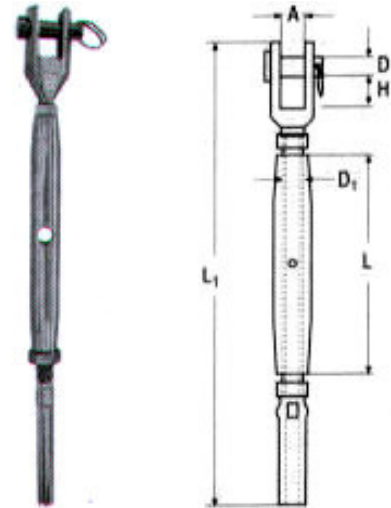

Εντατήρες συρματόσχοινων με τερματικό M8275MT
INOX A4

D1	Ø	L	L1	A	D	H	Τιμή
M6	3mm	95mm	175mm	7,5mm	6mm	10mm	8,88€
M8	4mm	105mm	200mm	11mm	8mm	11mm	12,56€
M10	5mm	125mm	230mm	12mm	9mm	14mm	18,08€
M12	6mm	150mm	285mm	14mm	12mm	20mm	34,00€
M16	8mm	190mm	360mm	17mm	16mm	26mm	83,60€