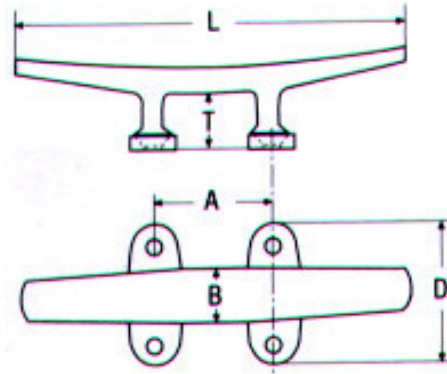

Παξιμάδια INOX 304

D	Τιμή	D	Τιμή
1/4"	0,76€	1"	2,28€
3/8"	0,80€	1 1/4"	3,28€
1/2"	1,00€	1 1/2"	3,80€
3/4"	1,70€	2"	6,50€

Κοτσανέλα πλακέ με 4 τρύπες M8218 INOX A4

L	B	A	T	D	Τιμή
100mm	14mm	30mm	14mm	36mm	6,72€
125mm	15mm	40mm	28mm	45mm	9,20€
150mm	20mm	45mm	20mm	53mm	15,46€
200mm	23mm	55mm	24mm	69mm	20,69€
250mm	25mm	58mm	30mm	65mm	41,20€