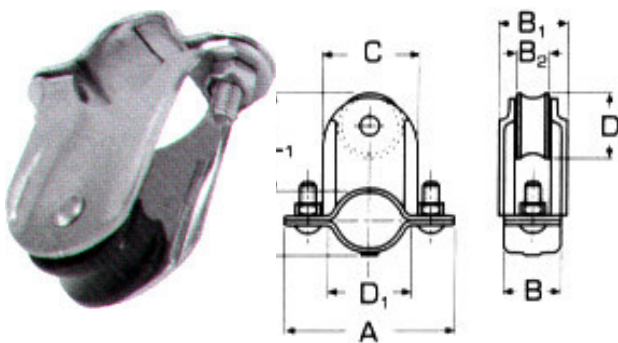

Ράουλα σωλήνων μονά M8291 INOX A4

D	B1	B2	B	D1	A	L	C	Τιμή
Ø24	25mm	14mm	20mm	25mm	62mm	80mm	36mm	16,88€
Ø24	25mm	14mm	20mm	25mm	62mm	80mm	36mm	16,72€