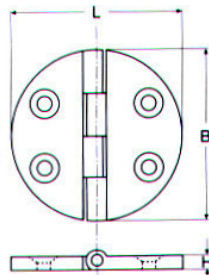

Μεντεσέδες χυτοί στρόγγυλοι M8428 INOX A4

L	B	H	Τιμή
64mm	64mm	4mm	6,03€