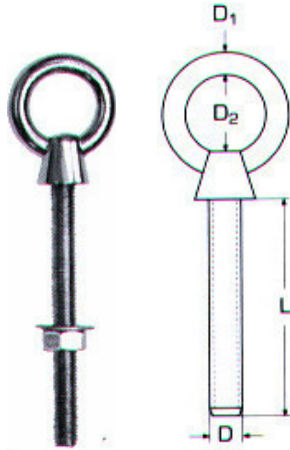

Μάπες αρσενικές M8267 INOX A4

D	L1	D1	D2	Τιμή
M6	60mm	5mm	15mm	2,00€
M6	80mm	5mm	15mm	3,20€
M8	80mm	6mm	20mm	2,22€
M8	100mm	6mm	20mm	3,40€
M10	100mm	8mm	25mm	5,60€
M12	120mm	10mm	30mm	9,20€