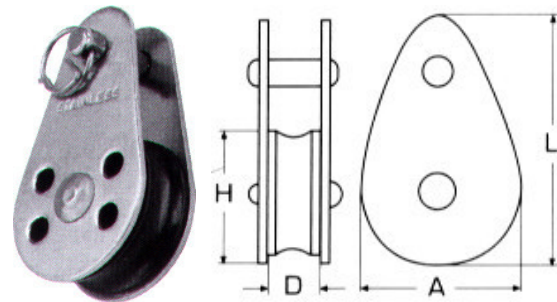

Τροχαλίες με πλαστικό ράουλο M8389 INOX A4

H	L	D	A	Τιμή
25mm	45mm	6,5mm	25mm	2,80€