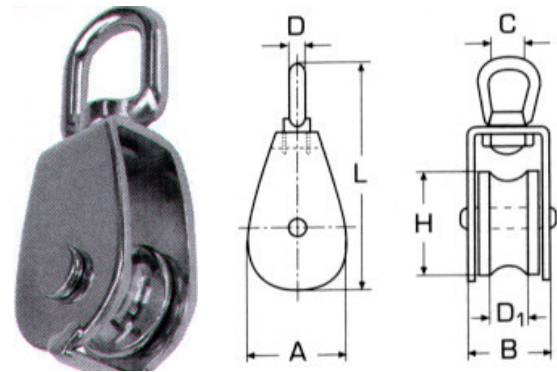

Ράουλα M8393 INOX A4

H	D1	L	C	D	A	B	Τιμή
A 25mm	12mm	83mm	15mm	6mm	30mm	24mm	6,16€
B 32mm	12mm	97mm	16mm	6mm	36mm	24mm	7,74€
C 50mm	15mm	127mm	20mm	8mm	54mm	28mm	14,37€