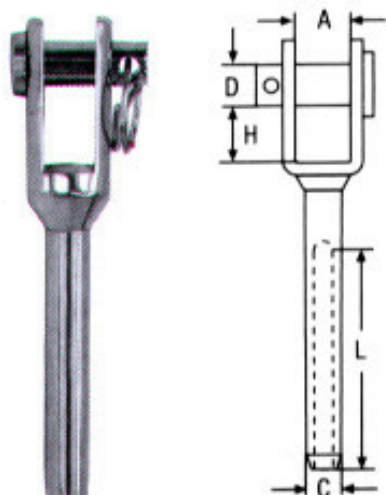

Άκρα πρέσσας μηχανής M8316MT INOX A4

Ø	D	A	L	C	H	Τιμή
3mm	6mm	6,3mm	39mm	6,5mm	11mm	3,25€
4mm	8mm	8mm	45mm	8mm	14mm	6,40€
5mm	9mm	10mm	52mm	9mm	20mm	8,08€
6mm	12mm	11mm	64mm	13mm	22mm	19,60€
8mm	14mm	14mm	80mm	16mm	26mm	38,99€