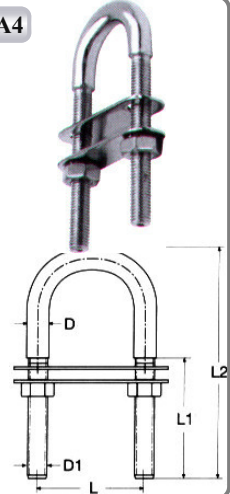

U-bolts M8230 INOX A4

D1	L1	L2	D	L	Τιμή
M4	30mm	62mm	5mm	30mm	2,48€
M5	48mm	78mm	6mm	36mm	3,39€
M6	42mm	80mm	8mm	36mm	4,00€
M8	40mm	90mm	10mm	35mm	6,75€
M8	52mm	100mm	10mm	45mm	6,80€
M10	35mm	90mm	12mm	50mm	10,56€
M10	55mm	110mm	12mm	50mm	14,10€
M10	80mm	135mm	12mm	50mm	12,80€
M12	65mm	130mm	14mm	60mm	20,35€
M12	85mm	150mm	14mm	60mm	20,00€