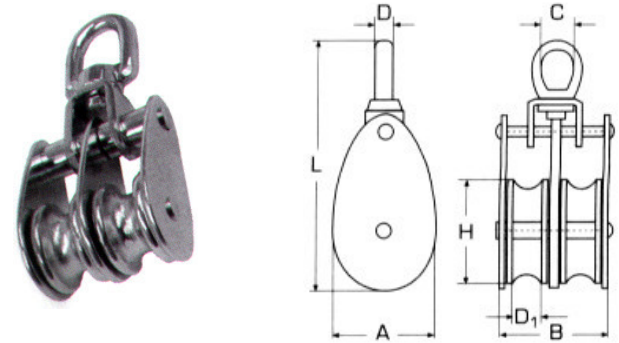

Ράουλα διπλά M8390 INOX A4

H	D1	L	C	D	A	B	Τιμή
A 25mm	10mm	88mm	13mm	5mm	27mm	37mm	20,08€
B 32mm	10mm	98mm	13mm	6mm	35mm	42mm	22,24€
C 50mm	14mm	142mm	20mm	8mm	54mm	54mm	30,32€