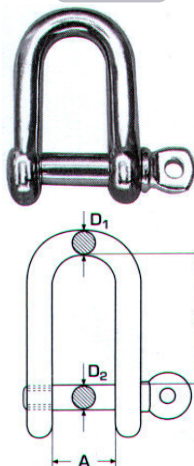

Ναυτικά κλειδιά "D" M8258 INOX A4

D	A	L	BL	Τιμή
3mm	8mm	12mm	4kN	0,94€
4mm	8mm	14mm	6,8kN	1,15€
5mm	10mm	17mm	9,8kN	1,18€
6mm	12mm	21mm	14,7kN	1,40€
7mm	14mm	24mm	25kN	1,71€
8mm	16mm	28mm	29,4kN	2,08€
10mm	20mm	35mm	44,1kN	4,16€
12mm	24mm	42mm	68,6kN	6,72€
14mm	28mm	45mm	90kN	10,27€
16mm	32mm	55mm	98kN	14,72€
19mm	38mm	66mm	160kN	30,21€