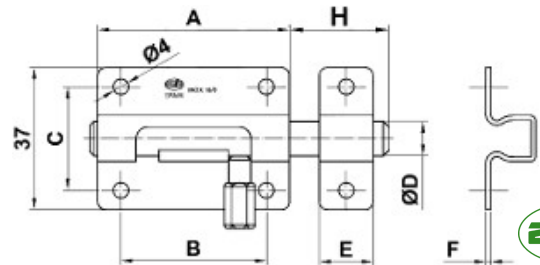

Κωδικός	A	B	C	D	E	F	H	Τιμή
17942	25mm	16mm	20mm	6,5mm	12mm	0,8mm	14mm	3,46€
7445	30mm	21mm	20mm	6,5mm	12mm	0,8mm	19mm	4,14€
6517	40mm	28mm	27mm	9mm	14mm	1,2mm	26mm	4,54€
6518	50mm	38mm	27mm	9mm	14mm	1,2mm	26mm	5,16€
6519	65mm	53mm	27mm	9mm	14mm	1,2mm	26mm	6,46€
6520	80mm	68mm	27mm	9mm	14mm	1,2mm	26mm	7,48€
8068	100mm	88mm	27mm	9mm	14mm	1,2mm	36mm	8,42€