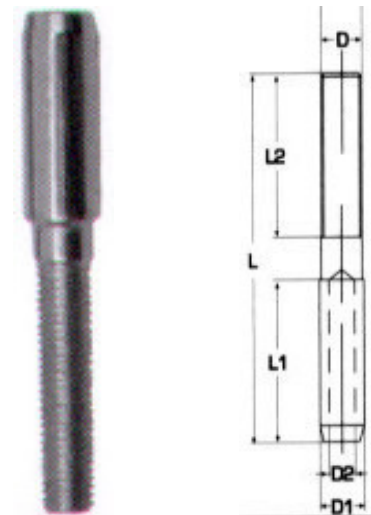

Άκρα πρέσσας M8445 INOX A4

Ø	D	D1	D2	L	L1	L2	Τιμή
4mm	M6	7,5mm	4,3mm	90mm	25mm	25mm	2,08€
5mm	M8	9mm	5,3mm	100mm	31mm	31mm	2,72€
6mm	M10	12,5mm	6,3mm	125mm	37mm	40mm	4,53€