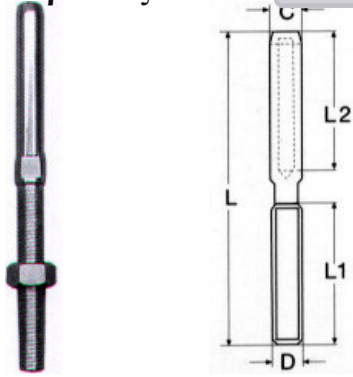

Άκρα πρέσσας M8320 INOX A4

Ø	D	L	L1	L2	C	Τιμή
2mm	M4	73mm	38mm	24mm	4,8mm	1,52€
2,5mm	M5	86mm	40mm	32mm	5,5mm	1,52€
3mm	M5	80mm	40mm	32mm	6,3mm	1,46€
3mm	M6	100mm	48mm	39mm	6,5mm	1,76€
4mm	M6	110mm	48mm	45mm	7,5mm	1,96€
4mm	M8	117mm	57mm	45mm	7,5mm	2,32€
5mm	M8	128mm	57mm	51mm	9,1mm	2,64€
5mm	M10	130mm	63mm	52mm	9mm	2,96€
6mm	M12	162mm	80mm	64mm	12,5mm	6,16€
8mm	M16	200mm	100mm	80mm	16mm	18,48€
10mm	M20	230mm	119mm	90mm	18mm	24,88€
12mm	M20	245mm	120mm	105mm	20mm	33,92€