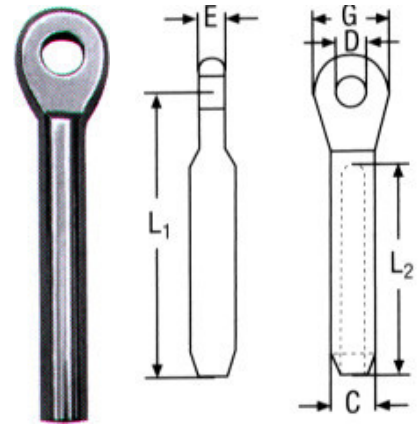

Άκρα πρέσσας M8317 INOX A4

Ø	L1	L2	E	D	C	Τιμή
2,5mm	50mm	30mm	3mm	5,4mm	5,5mm	1,28€
3mm	55mm	36mm	4mm	6,5mm	6,3mm	1,60€
4mm	65mm	39mm	6mm	8,5mm	7,5mm	2,00€
5mm	80mm	50mm	7mm	10mm	9mm	2,59€
6mm	94mm	62mm	8mm	12,5mm	12,5mm	6,08€
8mm	124mm	85mm	10mm	14,5mm	16mm	10,72€
10mm	142mm	90mm	12mm	16,4mm	18mm	13,60€
12mm	160mm	105mm	16mm	19,3mm	20mm	21,57€