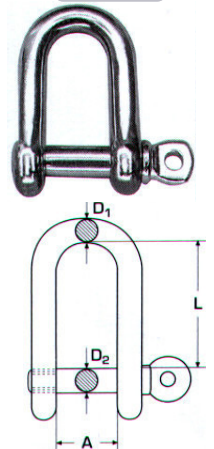

Ναυτικά κλειδιά "D" M8358 INOX A4