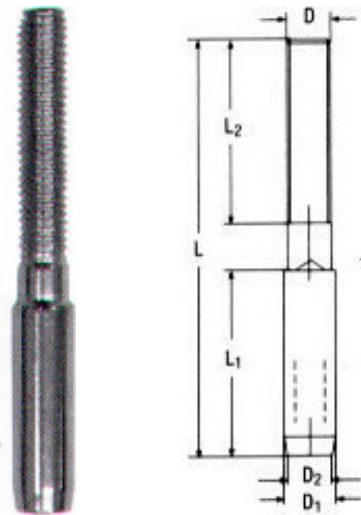

Άκρα πρέσσας M8447 INOX A4

Ø	D	D1	D2	L	L1	L2	Τιμή
4mm	M6	7,5mm	4,3mm	90mm	25mm	60mm	2,59€
5mm	M8	9mm	5,3mm	100mm	31mm	60mm	3,82€
6mm	M10	12,5mm	6,3mm	125mm	37mm	80mm	6,75€