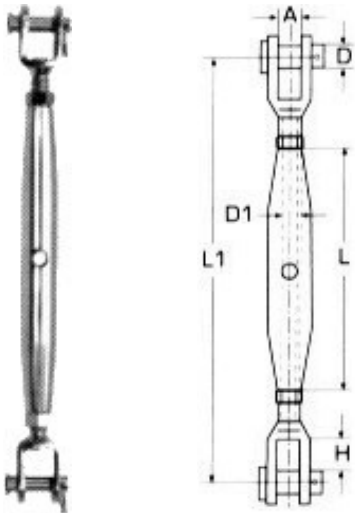

Εντατήρες συρματόσχοινων κολλητοί M8245

INOX A4

D1	L	L1	A	D	H	Τιμή
M6	95mm	150mm	7,5mm	6mm	10mm	6,40€
M8	105mm	165mm	11mm	8mm	11mm	9,20€
M10	125mm	190mm	12mm	9mm	14mm	15,52€
M12	150mm	245mm	14mm	12mm	20mm	26,96€
M14	165mm	270mm	15mm	12mm	22mm	29,84€
M16	190mm	310mm	17mm	16mm	26mm	54,64€