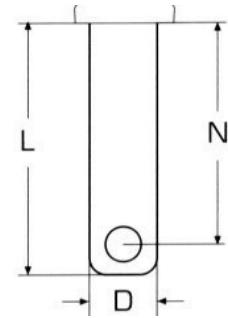

Πύροι εντατήρα M8144 INOX A4

D	L	N	Τιμή	D	L	N	Τιμή
B 4mm	19mm	16mm	0,32€	N 8mm	21mm	17mm	0,68€
C 5mm	15mm	11mm	0,34€	O 8mm	24mm	20mm	0,76€
D 5mm	18mm	14mm	0,30€	P 8mm	27mm	23mm	0,81€
E 5mm	21mm	17mm	0,34€	Q 8mm	32mm	28mm	0,90€
F 5mm	15mm	11mm	0,42€	R 9,5mm	26mm	22mm	0,97€
G 5mm	20mm	16mm	0,48€	S 9,5mm	30mm	26mm	1,08€
H 5mm	25mm	21mm	0,52€	T 10mm	30mm	26mm	1,26€
I 5mm	29mm	25mm	0,56€	U 11mm	30mm	25mm	2,93€
J 6mm	36mm	32mm	0,64€	V 12mm	30mm	26mm	1,67€
K 6mm	45mm	41mm	0,72€	W 15mm	41mm	36mm	5,94€

Πύροι εντατήρα ασφαλείας M8356 INOX A4

D	L1	L2	Τιμή
6mm	65mm	60mm	6,56€
8mm	28mm	20mm	5,12€
10mm	35mm	25mm	6,72€

Πύροι εντατήρα με μπίλια και κρίκο M8374

D	L1	L2	Τιμή
5mm	25mm	17mm	0,64€
6mm	25mm	17mm	0,56€
8mm	25mm	17mm	1,68€
10mm	38mm	26mm	2,26€

Ασφάλειες πύρου M8383 INOX A4

D1	D2	Τιμή
1mm	11mm	0,08€
1,25mm	15mm	0,10€
1,5mm	19mm	0,16€
2mm	23mm	0,20€

Ασφάλειες εντατήρα M8155 INOX A4

D	D1	Τιμή
1,5mm	18mm	0,12€
1,5mm	22mm	0,13€
1,5mm	26mm	0,14€
1,5mm	30mm	0,16€
1,5mm	34mm	0,20€

Γάντζοι "S" M8160 INOX A4

D	L	W	S	Τιμή
3mm	24mm	9mm	4mm	0,24€
4mm	32mm	12mm	6mm	0,35€
5mm	40mm	15mm	7mm	0,69€
6mm	48mm	17mm	8mm	0,96€
8mm	64mm	24mm	12mm	2,58€

Δέλτα M8376 INOX A4

D	L	W	Τιμή
3mm	15mm	12mm	0,35€
3mm	20mm	12mm	0,34€
4mm	20mm	17mm	0,38€
4mm	25mm	22mm	0,51€
4mm	30mm	27mm	0,59€
5mm	25mm	22mm	0,75€
5mm	30mm	27mm	0,86€
6mm	30mm	27mm	1,04€
6mm	40mm	37mm	1,17€
6mm	50mm	47mm	1,57€
8mm	50mm	47mm	3,44€