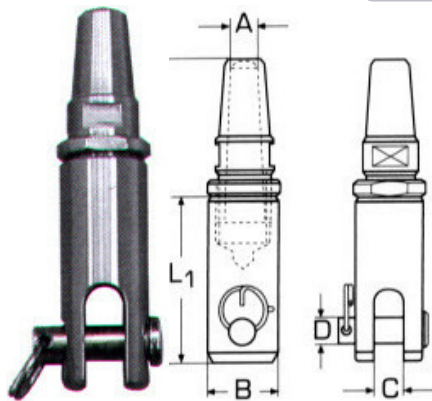

Άκρα συρματόσχοινο M8323 INOX A4

Ø	A	B	C	D	L	L1	Τιμή
4mm	4,5mm	18mm	8mm	6mm	76mm	45mm	15,04€
5mm	6mm	20mm	10mm	8mm	98mm	52mm	20,24€
6mm	7mm	24mm	11mm	10mm	106mm	63mm	21,92€
8mm	9mm	30mm	14mm	10,5mm	134mm	82mm	34,77€
10mm	11mm	36mm	14mm	12,5mm	166mm	94mm	49,79€